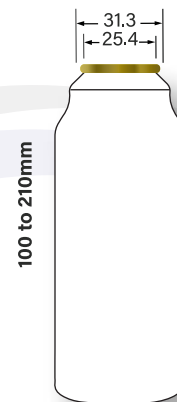

53EXS32S

53EXS34S

53FS34SR

53FS32SR

53GORGES

53GRIPSR

| | | |
|--|-----------|-----------------|
| GRIP SPECIAL SHOULDER | 53 | 53GSSLDR |
| JAD ADDICTION FEMALE SHOULDER | 53 | 53JADFSR |
| JJS SHOULDER | 53 | 53JJSLDR |
| QUTUB MINAR SHOULDER | 53 | 53QMSSDR |
| ROUND ADDICTION FEMALE SHOULDER | 53 | 53RADFSR |
| NRADF SHOULDER | 53 | 53NRADFS |

53GSSLDR

53JADFSR

53JJSLDR

53QMSSDR

53RADFSR

53NRADFS

| | | |
|------------------------------|-----------|-----------------|
| RIB SHOULDER | 53 | 53RIB32S |
| SNAP ON BOTTLE | 53 | 53SOBDR |
| TRANSFER SHOULDER | 53 | 53TFSLDR |