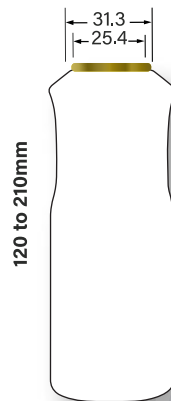

50ADSLDR

50ADDSDR

50BSSLDR

50BSCSDR

50BTSLDR

50CAWSDR

| | | |
|-------------------------------|-----------|-----------------|
| EXOTIC ROUND SHOULDER | 50 | 50EXRSDR |
| FLAT ADDITION SHOULDER | 50 | 50FADSDR |
| FLAT SHOULDER 35 | 50 | 50FS36SR |
| GORGE SHOULDER | 50 | 50GORGES |
| TRANSFER SHOULDER | 50 | 50TFSLDR |
| ZIG ZAG SHOULDER | 50 | 50ZZSLDR |

50EXRSDR

50FADSDR

50FS36SR

50GORGES

50TFSLDR

50ZZSLDR

| | | |
|---------------------------------|-----------|------------------|
| LAM SHOULDER | 50 | 50LAMSDR |
| LOS SHOULDER 35 | 50 | 50LOS36S |
| MAYA SHOULDER | 50 | 50MAYASR |
| MAYA ROUND SHOULDER | 50 | 50MRSSDR |
| ROUND ADDITION SHOULDER | 50 | 50RADDSDR |
| ROUND SHOULDER 30 RADIUS | 50 | 50RS30SR |

50LCSSDR

50LOS36S

50MAYASR

50MRSSDR

50RADDSDR

50RS30SR

| | | |
|-------------------------------------|-----------|----------|
| SNAP ON BOTTLE | 50 | 50SOBSDR |
| ADDICTION SHOULDER 34 | 53 | 53AD34SR |
| ADDICTION SHOULDER 32 | 53 | 53AD32SR |
| ADDICTION FEMALE SHOULDER 34 | 53 | 53ADF34S |
| TRANSFER RIB SHOULDER | 53 | 53TRBSDR |
| ROUND SHOULDER 33 RADIUS | 53 | 53RS33SR |