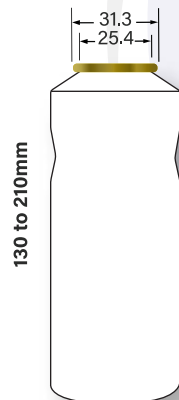

ADDICTION FEMALE SHOULDER 32	53	53ADF32S
ADDICTION FEMALE TRANSFER SHOULDER	53	53ADFTSR
ADDICTION RIB SHOULDER	53	53ADR32S
ADDICTION SPECIAL SHOULDER 34	53	53ADS34S
ADDICTION SPECIAL SHOULDER 32	53	53ADS32S
BKS SHOULDER 34	53	53BKSLDR

53ADS34S