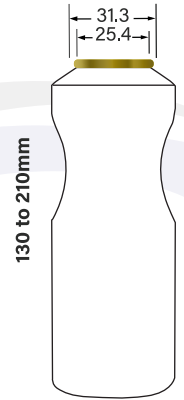

ADDICTION SHOULDER	50	50ADSLDR
ADD SHOULDER	50	50ADDSDR
BS SHOULDER	50	50BSSLDR
BOTTLE SHAPE CAN	50	50BSCSDR
BULLET SHOULDER	50	50BTSLDR
CA SHOULDER	50	50CAWSDR

50BSSLDR