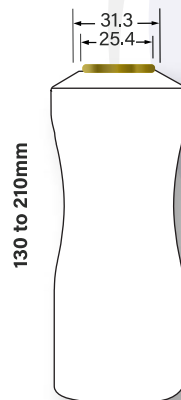

SNAP ON BOTTLE	50	50SOBSDR
ADDICTION SHOULDER 34	53	53AD34SR
ADDICTION SHOULDER 32	53	53AD32SR
ADDICTION FEMALE SHOULDER 34	53	53ADF34S
TRANSFER RIB SHOULDER	53	53TRBSDR
ROUND SHOULDER 33 RADIUS	53	53RS33SR

53ADF34S