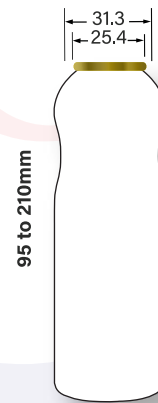

38RS175S

38RM16SR

38MSSLDR

45EXFSSR

45EXT30S

45EXFSDR

| | | |
|---|-----------|-----------------|
| FLAT SHOULDER 32 | 45 | 45FS32SR |
| FLAT SHOULDER 45 | 45 | 45FS45SR |
| ROUND ADDITION SHOULDER | 45 | 45RADDSR |
| ROUND SHOULDER 25 RADIUS | 45 | 45RS25SR |
| ROUND SHOULDER 24 RADIUS | 45 | 45RS24SR |
| MUSHROOM SHOULDER | 45 | 45MSSLDR |

45FS32SR

45FS45SR

45RADDSR

45RS25SR

45RS24SR

45MSSLDR

| | | |
|------------------------------------|-----------|-----------------|
| SNAP ON BOTTLE | 45 | 45SOBDR |
| BULLET SHOULDER | 45 | 45BTSLDR |
| TRANSFER SHOULDER 32 | 45 | 45TF32SR |
| VIP SHOULDER | 45 | 45VIPDR |
| GORGE SHOULDER | 45 | 45GORGES |
| EXOTIC TRANSFER SHOULDER 32 | 45 | 45EXT32S |

45SOBDR

45BTSLDR

45TF32SR

45VIPDR

45GORGES

45EXT32S

| | | |
|---------------------------|-----------|-----------------|
| ADDICTION SHOULDER | 50 | 50ADSLDR |
| ADD SHOULDER | 50 | 50ADDSDR |
| BS SHOULDER | 50 | 50BSSLDR |
| BOTTLE SHAPE CAN | 50 | 50BSCSDR |
| BULLET SHOULDER | 50 | 50BTSLDR |
| CA SHOULDER | 50 | 50CAWSDR |