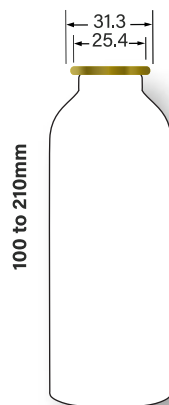

50LCSSDR

50LOS36S

50MAYASR

50MRSSDR

50RADDSDR

50RS30SR

| | | |
|-------------------------------------|-----------|----------|
| SNAP ON BOTTLE | 50 | 50SOBSDR |
| ADDICTION SHOULDER 34 | 53 | 53AD34SR |
| ADDICTION SHOULDER 32 | 53 | 53AD32SR |
| ADDICTION FEMALE SHOULDER 34 | 53 | 53ADF34S |
| TRANSFER RIB SHOULDER | 53 | 53TRBSDR |
| ROUND SHOULDER 33 RADIUS | 53 | 53RS33SR |