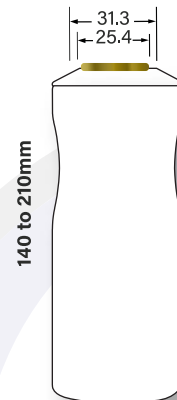

ADDICTION FEMALE SHOULDER 32	53	53ADF32S
ADDICTION FEMALE TRANSFER SHOULDER	53	53ADFTSR
ADDICTION RIB SHOULDER	53	53ADR32S
ADDICTION SPECIAL SHOULDER 34	53	53ADS34S
ADDICTION SPECIAL SHOULDER 32	53	53ADS32S
BKS SHOULDER 34	53	53BKSLDR

53ADFTSR