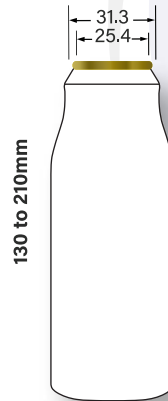

ADDICTION SHOULDER	50	50ADSLDR
ADD SHOULDER	50	50ADDSDR
BS SHOULDER	50	50BSSLDR
BOTTLE SHAPE CAN	50	50BSCSDR
BULLET SHOULDER	50	50BTSLDR
CA SHOULDER	50	50CAWSDR

50BSCSDR