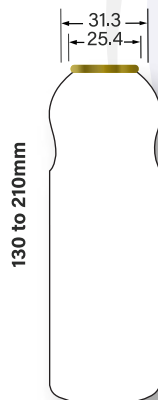

38RS175S

38RM16SR

38MSSLDR

45EXFSSR

45EXT30S

45EXFSDR

| | | |
|---|-----------|-----------------|
| FLAT SHOULDER 32 | 45 | 45FS32SR |
| FLAT SHOULDER 45 | 45 | 45FS45SR |
| ROUND ADDITION SHOULDER | 45 | 45RADDSR |
| ROUND SHOULDER 25 RADIUS | 45 | 45RS25SR |
| ROUND SHOULDER 24 RADIUS | 45 | 45RS24SR |
| MUSHROOM SHOULDER | 45 | 45MSSLDR |

45FS32SR

45FS45SR

45RADDSR

45RS25SR

45RS24SR

45MSSLDR

| | | |
|------------------------------------|-----------|-----------------|
| SNAP ON BOTTLE | 45 | 45SOBDR |
| BULLET SHOULDER | 45 | 45BTSLDR |
| TRANSFER SHOULDER 32 | 45 | 45TF32SR |
| VIP SHOULDER | 45 | 45VIPDR |
| GORGE SHOULDER | 45 | 45GORGES |
| EXOTIC TRANSFER SHOULDER 32 | 45 | 45EXT32S |

45SOBDR

45BTSLDR

45TF32SR

45VIPDR

45GORGES

45EXT32S

| | | |
|---------------------------|-----------|-----------------|
| ADDICTION SHOULDER | 50 | 50ADSLDR |
| ADD SHOULDER | 50 | 50ADDSDR |
| BS SHOULDER | 50 | 50BSSLDR |
| BOTTLE SHAPE CAN | 50 | 50BSCSDR |
| BULLET SHOULDER | 50 | 50BTSLDR |
| CA SHOULDER | 50 | 50CAWSDR |