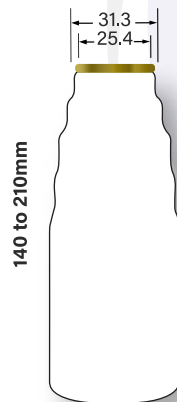

53EXS32S

53EXS34S

53FS34SR

53FS32SR

53GORGES

53GRIPSR

| | | |
|--|-----------|-----------------|
| GRIP SPECIAL SHOULDER | 53 | 53GSSLDR |
| JAD ADDICTION FEMALE SHOULDER | 53 | 53JADFSR |
| JJS SHOULDER | 53 | 53JJSLDR |
| QUTUB MINAR SHOULDER | 53 | 53QMSSDR |
| ROUND ADDICTION FEMALE SHOULDER | 53 | 53RADFSR |
| NRADF SHOULDER | 53 | 53NRADFS |

53GSSLDR

53JADFSR

53JJSLDR

53QMSSDR

53RADFSR

53NRADFS

| | | |
|------------------------------|-----------|-----------------|
| RIB SHOULDER | 53 | 53RIB32S |
| SNAP ON BOTTLE | 53 | 53SOBDR |
| TRANSFER SHOULDER | 53 | 53TFSLDR |