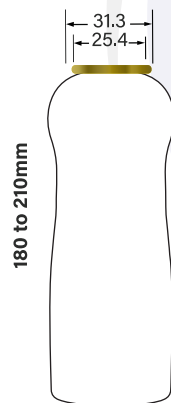

45SOBDR

45BTSLDR

45TF32SR

45VIPDR

45GORGES

45EXT32S

| | | |
|---------------------------|-----------|-----------------|
| ADDICTION SHOULDER | 50 | 50ADSLDR |
| ADD SHOULDER | 50 | 50ADDSDR |
| BS SHOULDER | 50 | 50BSSLDR |
| BOTTLE SHAPE CAN | 50 | 50BSCSDR |
| BULLET SHOULDER | 50 | 50BTSLDR |
| CA SHOULDER | 50 | 50CAWSDR |

50ADSLDR

50ADDSDR

50BSSLDR

50BSCSDR

50BTSLDR

50CAWSDR

| | | |
|-------------------------------|-----------|-----------------|
| EXOTIC ROUND SHOULDER | 50 | 50EXRSDR |
| FLAT ADDITION SHOULDER | 50 | 50FADSDR |
| FLAT SHOULDER 35 | 50 | 50FS36SR |
| GORGE SHOULDER | 50 | 50GORGES |
| TRANSFER SHOULDER | 50 | 50TFSLDR |
| ZIG ZAG SHOULDER | 50 | 50ZZSLDR |

50EXRSDR

50FADSDR

50FS36SR

50GORGES

50TFSLDR

50ZZSLDR

| | | |
|---------------------------------|-----------|------------------|
| LAM SHOULDER | 50 | 50LAMSDR |
| LOS SHOULDER 35 | 50 | 50LOS36S |
| MAYA SHOULDER | 50 | 50MAYASR |
| MAYA ROUND SHOULDER | 50 | 50MRSSDR |
| ROUND ADDITION SHOULDER | 50 | 50RADDSDR |
| ROUND SHOULDER 30 RADIUS | 50 | 50RS30SR |

50LCSSDR

50LOS36S

50MAYASR

50MRSSDR

50RADDSDR

50RS30SR

| | | |
|-------------------------------------|-----------|----------|
| SNAP ON BOTTLE | 50 | 50SOBSDR |
| ADDICTION SHOULDER 34 | 53 | 53AD34SR |
| ADDICTION SHOULDER 32 | 53 | 53AD32SR |
| ADDICTION FEMALE SHOULDER 34 | 53 | 53ADF34S |
| TRANSFER RIB SHOULDER | 53 | 53TRBSDR |
| ROUND SHOULDER 33 RADIUS | 53 | 53RS33SR |