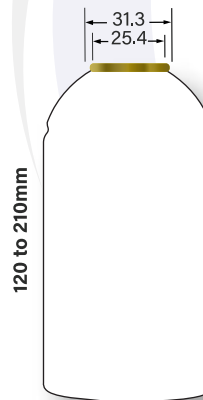

GORGE SHOULDER	59	59GORGES
GORGE SHOULDER	59	59RS37SR
GORGE SHOULDER	66	66GORGES
ROUND SHOULDER 40 RADIUS	66	66RS40SR

66GORGES