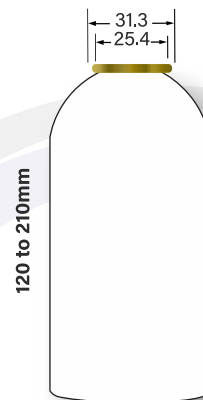

GORGE SHOULDER	59	59GORGES
GORGE SHOULDER	59	59RS37SR
GORGE SHOULDER	66	66GORGES
ROUND SHOULDER 40 RADIUS	66	66RS40SR

59RS37SR