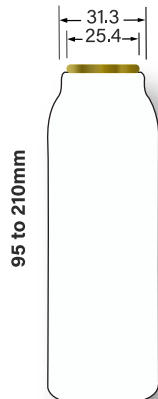

38RS175S

38RM16SR

38MSSLDR

45EXFSSR

45EXT30S

45EXFSDR

| | | |
|---|-----------|-----------------|
| FLAT SHOULDER 32 | 45 | 45FS32SR |
| FLAT SHOULDER 45 | 45 | 45FS45SR |
| ROUND ADDITION SHOULDER | 45 | 45RADDSR |
| ROUND SHOULDER 25 RADIUS | 45 | 45RS25SR |
| ROUND SHOULDER 24 RADIUS | 45 | 45RS24SR |
| MUSHROOM SHOULDER | 45 | 45MSSLDR |

45FS32SR

45FS45SR

45RADDSR

45RS25SR

45RS24SR

45MSSLDR

| | | |
|------------------------------------|-----------|-----------------|
| SNAP ON BOTTLE | 45 | 45SOBDR |
| BULLET SHOULDER | 45 | 45BTSLDR |
| TRANSFER SHOULDER 32 | 45 | 45TF32SR |
| VIP SHOULDER | 45 | 45VIPDR |
| GORGE SHOULDER | 45 | 45GORGES |
| EXOTIC TRANSFER SHOULDER 32 | 45 | 45EXT32S |

45SOBDR

45BTSLDR

45TF32SR

45VIPDR

45GORGES

45EXT32S

| | | |
|---------------------------|-----------|-----------------|
| ADDICTION SHOULDER | 50 | 50ADSLDR |
| ADD SHOULDER | 50 | 50ADDSDR |
| BS SHOULDER | 50 | 50BSSLDR |
| BOTTLE SHAPE CAN | 50 | 50BSCSDR |
| BULLET SHOULDER | 50 | 50BTSLDR |
| CA SHOULDER | 50 | 50CAWSDR |