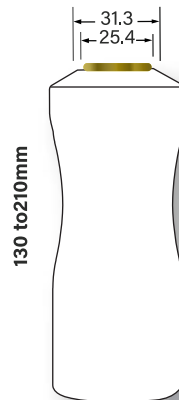

50LCSSDR

50LOS36S

50MAYASR

50MRSSDR

50RADDSDR

50RS30SR

| | | |
|-------------------------------------|-----------|----------|
| SNAP ON BOTTLE | 50 | 50SOBSDR |
| ADDICTION SHOULDER 34 | 53 | 53AD34SR |
| ADDICTION SHOULDER 32 | 53 | 53AD32SR |
| ADDICTION FEMALE SHOULDER 34 | 53 | 53ADF34S |
| TRANSFER RIB SHOULDER | 53 | 53TRBSDR |
| ROUND SHOULDER 33 RADIUS | 53 | 53RS33SR |

50SOBSDR

53AD34SR

53AD32SR

53ADF34S

53TRBSDR

53RS33SR

| | | |
|---|-----------|-----------------|
| ADDICTION FEMALE SHOULDER 32 | 53 | 53ADF32S |
| ADDICTION FEMALE TRANSFER SHOULDER | 53 | 53ADFTSR |
| ADDICTION RIB SHOULDER | 53 | 53ADR32S |
| ADDICTION SPECIAL SHOULDER 34 | 53 | 53ADS34S |
| ADDICTION SPECIAL SHOULDER 32 | 53 | 53ADS32S |
| BKS SHOULDER 34 | 53 | 53BKSLDR |