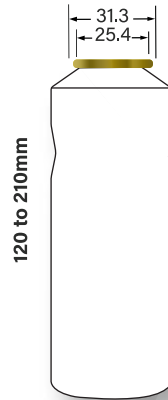

45FS32SR

45FS45SR

45RADDSR

45RS25SR

45RS24SR

45MSSLDR

| | | |
|------------------------------------|-----------|-----------------|
| SNAP ON BOTTLE | 45 | 45SOBDR |
| BULLET SHOULDER | 45 | 45BTSLDR |
| TRANSFER SHOULDER 32 | 45 | 45TF32SR |
| VIP SHOULDER | 45 | 45VIPDR |
| GORGE SHOULDER | 45 | 45GORGES |
| EXOTIC TRANSFER SHOULDER 32 | 45 | 45EXT32S |

45SOBDR

45BTSLDR

45TF32SR

45VIPDR

45GORGES

45EXT32S

| | | |
|---------------------------|-----------|-----------------|
| ADDICTION SHOULDER | 50 | 50ADSLDR |
| ADD SHOULDER | 50 | 50ADDSDR |
| BS SHOULDER | 50 | 50BSSLDR |
| BOTTLE SHAPE CAN | 50 | 50BSCSDR |
| BULLET SHOULDER | 50 | 50BTSLDR |
| CA SHOULDER | 50 | 50CAWSDR |

50ADSLDR

50ADDSDR

50BSSLDR

50BSCSDR

50BTSLDR

50CAWSDR

| | | |
|-------------------------------|-----------|-----------------|
| EXOTIC ROUND SHOULDER | 50 | 50EXRSDR |
| FLAT ADDITION SHOULDER | 50 | 50FADSDR |
| FLAT SHOULDER 35 | 50 | 50FS36SR |
| GORGE SHOULDER | 50 | 50GORGES |
| TRANSFER SHOULDER | 50 | 50TFSLDR |
| ZIG ZAG SHOULDER | 50 | 50ZZSLDR |