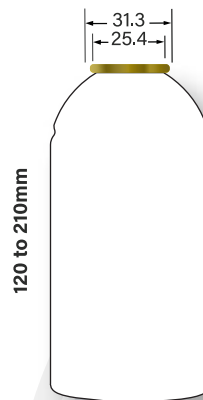

53GSSLDR

53JADFSR

53JJSLDR

53QMSSDR

53RADFSR

53NRADFS

| | | |
|------------------------------|-----------|-----------------|
| RIB SHOULDER | 53 | 53RIB32S |
| SNAP ON BOTTLE | 53 | 53SOBDR |
| TRANSFER SHOULDER | 53 | 53TFSLDR |

53RIB32S

53SOBDR

53TFSLDR

| | | |
|---|-----------|-----------------|
| GORGE SHOULDER | 59 | 59GORGES |
| GORGE SHOULDER | 59 | 59RS37SR |
| GORGE SHOULDER | 66 | 66GORGES |
| ROUND SHOULDER 40 RADIUS | 66 | 66RS40SR |