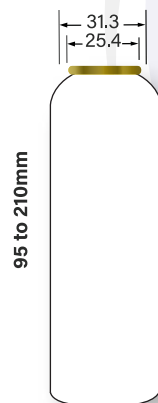

35MSSLDR

35RS16SR

35RS106S

35RM16SR

38RM175S

38RS24SR

| | | |
|--|-----------|-----------------|
| ROUND SHOULDER 17.5 RADIUS | 38 | 38RS175S |
| ROUND MUSHROOM SHOULDER 16 RADIUS | 38 | 38RM16SR |
| MUSHROOM SHOULDER | 38 | 38MSSLDR |
| EXOTIC FLAT SPECIAL SHOULDER | 45 | 45EXFSSR |
| EXOTIC TRANSFER SHOULDER 30 | 45 | 45EXT30S |
| EXOTIC FLAT SHOULDER | 45 | 45EXFSDR |

38RS175S

38RM16SR

38MSSLDR

45EXFSSR

45EXT30S

45EXFSDR

| | | |
|---|-----------|-----------------|
| FLAT SHOULDER 32 | 45 | 45FS32SR |
| FLAT SHOULDER 45 | 45 | 45FS45SR |
| ROUND ADDITION SHOULDER | 45 | 45RADDSR |
| ROUND SHOULDER 25 RADIUS | 45 | 45RS25SR |
| ROUND SHOULDER 24 RADIUS | 45 | 45RS24SR |
| MUSHROOM SHOULDER | 45 | 45MSSLDR |

45FS32SR

45FS45SR

45RADDSR

45RS25SR

45RS24SR

45MSSLDR

| | | |
|------------------------------------|-----------|-----------------|
| SNAP ON BOTTLE | 45 | 45SOBDR |
| BULLET SHOULDER | 45 | 45BTSLDR |
| TRANSFER SHOULDER 32 | 45 | 45TF32SR |
| VIP SHOULDER | 45 | 45VIPDR |
| GORGE SHOULDER | 45 | 45GORGES |
| EXOTIC TRANSFER SHOULDER 32 | 45 | 45EXT32S |

45SOBDR

45BTSLDR

45TF32SR

45VIPDR

45GORGES

45EXT32S

| | | |
|---------------------------|-----------|-----------------|
| ADDICTION SHOULDER | 50 | 50ADSLDR |
| ADD SHOULDER | 50 | 50ADDSDR |
| BS SHOULDER | 50 | 50BSSLDR |
| BOTTLE SHAPE CAN | 50 | 50BSCSDR |
| BULLET SHOULDER | 50 | 50BTSLDR |
| CA SHOULDER | 50 | 50CAWSDR |