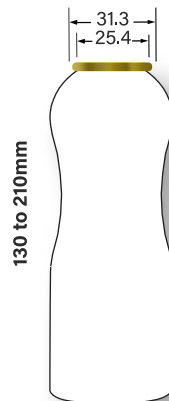

45SOBDR

45BTSLDR

45TF32SR

45VIPDR

45GORGES

45EXT32S

| | | |
|---------------------------|-----------|-----------------|
| ADDICTION SHOULDER | 50 | 50ADSLDR |
| ADD SHOULDER | 50 | 50ADDSDR |
| BS SHOULDER | 50 | 50BSSLDR |
| BOTTLE SHAPE CAN | 50 | 50BSCSDR |
| BULLET SHOULDER | 50 | 50BTSLDR |
| CA SHOULDER | 50 | 50CAWSDR |

50ADSLDR

50ADDSDR

50BSSLDR

50BSCSDR

50BTSLDR

50CAWSDR

| | | |
|-------------------------------|-----------|-----------------|
| EXOTIC ROUND SHOULDER | 50 | 50EXRSDR |
| FLAT ADDITION SHOULDER | 50 | 50FADSDR |
| FLAT SHOULDER 35 | 50 | 50FS36SR |
| GORGE SHOULDER | 50 | 50GORGES |
| TRANSFER SHOULDER | 50 | 50TFSLDR |
| ZIG ZAG SHOULDER | 50 | 50ZZSLDR |

50EXRSDR

50FADSDR

50FS36SR

50GORGES

50TFSLDR

50ZZSLDR

| | | |
|---------------------------------|-----------|------------------|
| LAM SHOULDER | 50 | 50LAMSDR |
| LOS SHOULDER 35 | 50 | 50LOS36S |
| MAYA SHOULDER | 50 | 50MAYASR |
| MAYA ROUND SHOULDER | 50 | 50MRSSDR |
| ROUND ADDITION SHOULDER | 50 | 50RADDSDR |
| ROUND SHOULDER 30 RADIUS | 50 | 50RS30SR |