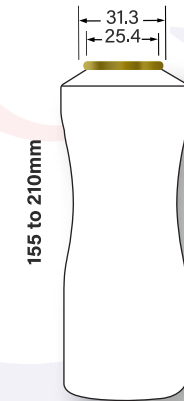

45SOBDR

45BTSLDR

45TF32SR

45VIPDR

45GORGES

45EXT32S

| | | |
|---------------------------|-----------|-----------------|
| ADDICTION SHOULDER | 50 | 50ADSLDR |
| ADD SHOULDER | 50 | 50ADDSDR |
| BS SHOULDER | 50 | 50BSSLDR |
| BOTTLE SHAPE CAN | 50 | 50BSCSDR |
| BULLET SHOULDER | 50 | 50BTSLDR |
| CA SHOULDER | 50 | 50CAWSDR |

50ADSLDR

50ADDSDR

50BSSLDR

50BSCSDR

50BTSLDR

50CAWSDR

| | | |
|-------------------------------|-----------|-----------------|
| EXOTIC ROUND SHOULDER | 50 | 50EXRSDR |
| FLAT ADDITION SHOULDER | 50 | 50FADSDR |
| FLAT SHOULDER 35 | 50 | 50FS36SR |
| GORGE SHOULDER | 50 | 50GORGES |
| TRANSFER SHOULDER | 50 | 50TFSLDR |
| ZIG ZAG SHOULDER | 50 | 50ZZSLDR |

50EXRSDR

50FADSDR

50FS36SR

50GORGES

50TFSLDR

50ZZSLDR

| | | |
|---------------------------------|-----------|------------------|
| LAM SHOULDER | 50 | 50LAMSDR |
| LOS SHOULDER 35 | 50 | 50LOS36S |
| MAYA SHOULDER | 50 | 50MAYASR |
| MAYA ROUND SHOULDER | 50 | 50MRSSDR |
| ROUND ADDITION SHOULDER | 50 | 50RADDSDR |
| ROUND SHOULDER 30 RADIUS | 50 | 50RS30SR |