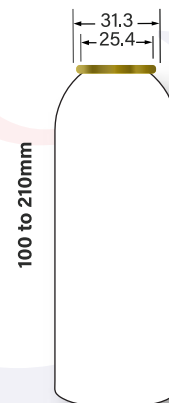

50LCSSDR

50LOS36S

50MAYASR

50MRSSDR

50RADDSDR

50RS30SR

| | | |
|-------------------------------------|-----------|----------|
| SNAP ON BOTTLE | 50 | 50SOBSDR |
| ADDICTION SHOULDER 34 | 53 | 53AD34SR |
| ADDICTION SHOULDER 32 | 53 | 53AD32SR |
| ADDICTION FEMALE SHOULDER 34 | 53 | 53ADF34S |
| TRANSFER RIB SHOULDER | 53 | 53TRBSDR |
| ROUND SHOULDER 33 RADIUS | 53 | 53RS33SR |