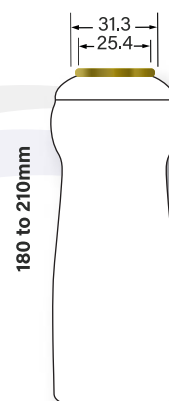

50ADSLDR

50ADDSDR

50BSSLDR

50BSCSDR

50BTSLDR

50CAWSDR

| | | |
|-------------------------------|-----------|-----------------|
| EXOTIC ROUND SHOULDER | 50 | 50EXRSDR |
| FLAT ADDITION SHOULDER | 50 | 50FADSDR |
| FLAT SHOULDER 35 | 50 | 50FS36SR |
| GORGE SHOULDER | 50 | 50GORGES |
| TRANSFER SHOULDER | 50 | 50TFSLDR |
| ZIG ZAG SHOULDER | 50 | 50ZZSLDR |

50EXRSDR

50FADSDR

50FS36SR

50GORGES

50TFSLDR

50ZZSLDR

| | | |
|---------------------------------|-----------|------------------|
| LAM SHOULDER | 50 | 50LAMSDR |
| LOS SHOULDER 35 | 50 | 50LOS36S |
| MAYA SHOULDER | 50 | 50MAYASR |
| MAYA ROUND SHOULDER | 50 | 50MRSSDR |
| ROUND ADDITION SHOULDER | 50 | 50RADDSDR |
| ROUND SHOULDER 30 RADIUS | 50 | 50RS30SR |

50LCSSDR

50LOS36S

50MAYASR

50MRSSDR

50RADDSDR

50RS30SR

| | | |
|-------------------------------------|-----------|----------|
| SNAP ON BOTTLE | 50 | 50SOBSDR |
| ADDICTION SHOULDER 34 | 53 | 53AD34SR |
| ADDICTION SHOULDER 32 | 53 | 53AD32SR |
| ADDICTION FEMALE SHOULDER 34 | 53 | 53ADF34S |
| TRANSFER RIB SHOULDER | 53 | 53TRBSDR |
| ROUND SHOULDER 33 RADIUS | 53 | 53RS33SR |