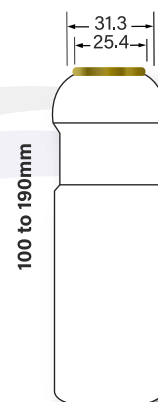

38RS175S

38RM16SR

38MSSLDR

45EXFSSR

45EXT30S

45EXFSDR

| | | |
|---|-----------|-----------------|
| FLAT SHOULDER 32 | 45 | 45FS32SR |
| FLAT SHOULDER 45 | 45 | 45FS45SR |
| ROUND ADDITION SHOULDER | 45 | 45RADDSR |
| ROUND SHOULDER 25 RADIUS | 45 | 45RS25SR |
| ROUND SHOULDER 24 RADIUS | 45 | 45RS24SR |
| MUSHROOM SHOULDER | 45 | 45MSSLDR |

45FS32SR

45FS45SR

45RADDSR

45RS25SR

45RS24SR

45MSSLDR

| | | |
|------------------------------------|-----------|-----------------|
| SNAP ON BOTTLE | 45 | 45SOBDR |
| BULLET SHOULDER | 45 | 45BTSLDR |
| TRANSFER SHOULDER 32 | 45 | 45TF32SR |
| VIP SHOULDER | 45 | 45VIPDR |
| GORGE SHOULDER | 45 | 45GORGES |
| EXOTIC TRANSFER SHOULDER 32 | 45 | 45EXT32S |