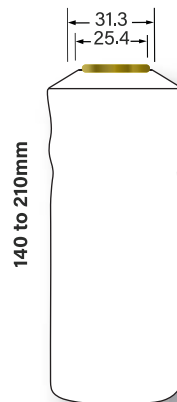

53EXS32S

53EXS34S

53FS34SR

53FS32SR

53GORGES

53GRIPSR

| | | |
|--|-----------|-----------------|
| GRIP SPECIAL SHOULDER | 53 | 53GSSLDR |
| JAD ADDICTION FEMALE SHOULDER | 53 | 53JADFSR |
| JJS SHOULDER | 53 | 53JJSLDR |
| QUTUB MINAR SHOULDER | 53 | 53QMSSDR |
| ROUND ADDICTION FEMALE SHOULDER | 53 | 53RADFSR |
| NRADF SHOULDER | 53 | 53NRADFS |

53GSSLDR

53JADFSR

53JJSLDR

53QMSSDR

53RADFSR

53NRADFS

| | | |
|------------------------------|-----------|-----------------|
| RIB SHOULDER | 53 | 53RIB32S |
| SNAP ON BOTTLE | 53 | 53SOBDR |
| TRANSFER SHOULDER | 53 | 53TFSLDR |