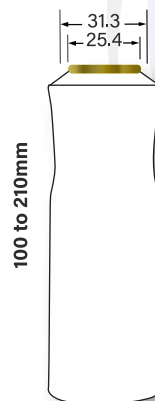

35MSSLDR

35RS16SR

35RS106S

35RM16SR

38RM175S

38RS24SR

| | | |
|--|-----------|-----------------|
| ROUND SHOULDER 17.5 RADIUS | 38 | 38RS175S |
| ROUND MUSHROOM SHOULDER 16 RADIUS | 38 | 38RM16SR |
| MUSHROOM SHOULDER | 38 | 38MSSLDR |
| EXOTIC FLAT SPECIAL SHOULDER | 45 | 45EXFSSR |
| EXOTIC TRANSFER SHOULDER 30 | 45 | 45EXT30S |
| EXOTIC FLAT SHOULDER | 45 | 45EXFSDR |

38RS175S

38RM16SR

38MSSLDR

45EXFSSR

45EXT30S

45EXFSDR

| | | |
|---|-----------|-----------------|
| FLAT SHOULDER 32 | 45 | 45FS32SR |
| FLAT SHOULDER 45 | 45 | 45FS45SR |
| ROUND ADDITION SHOULDER | 45 | 45RADDSR |
| ROUND SHOULDER 25 RADIUS | 45 | 45RS25SR |
| ROUND SHOULDER 24 RADIUS | 45 | 45RS24SR |
| MUSHROOM SHOULDER | 45 | 45MSSLDR |